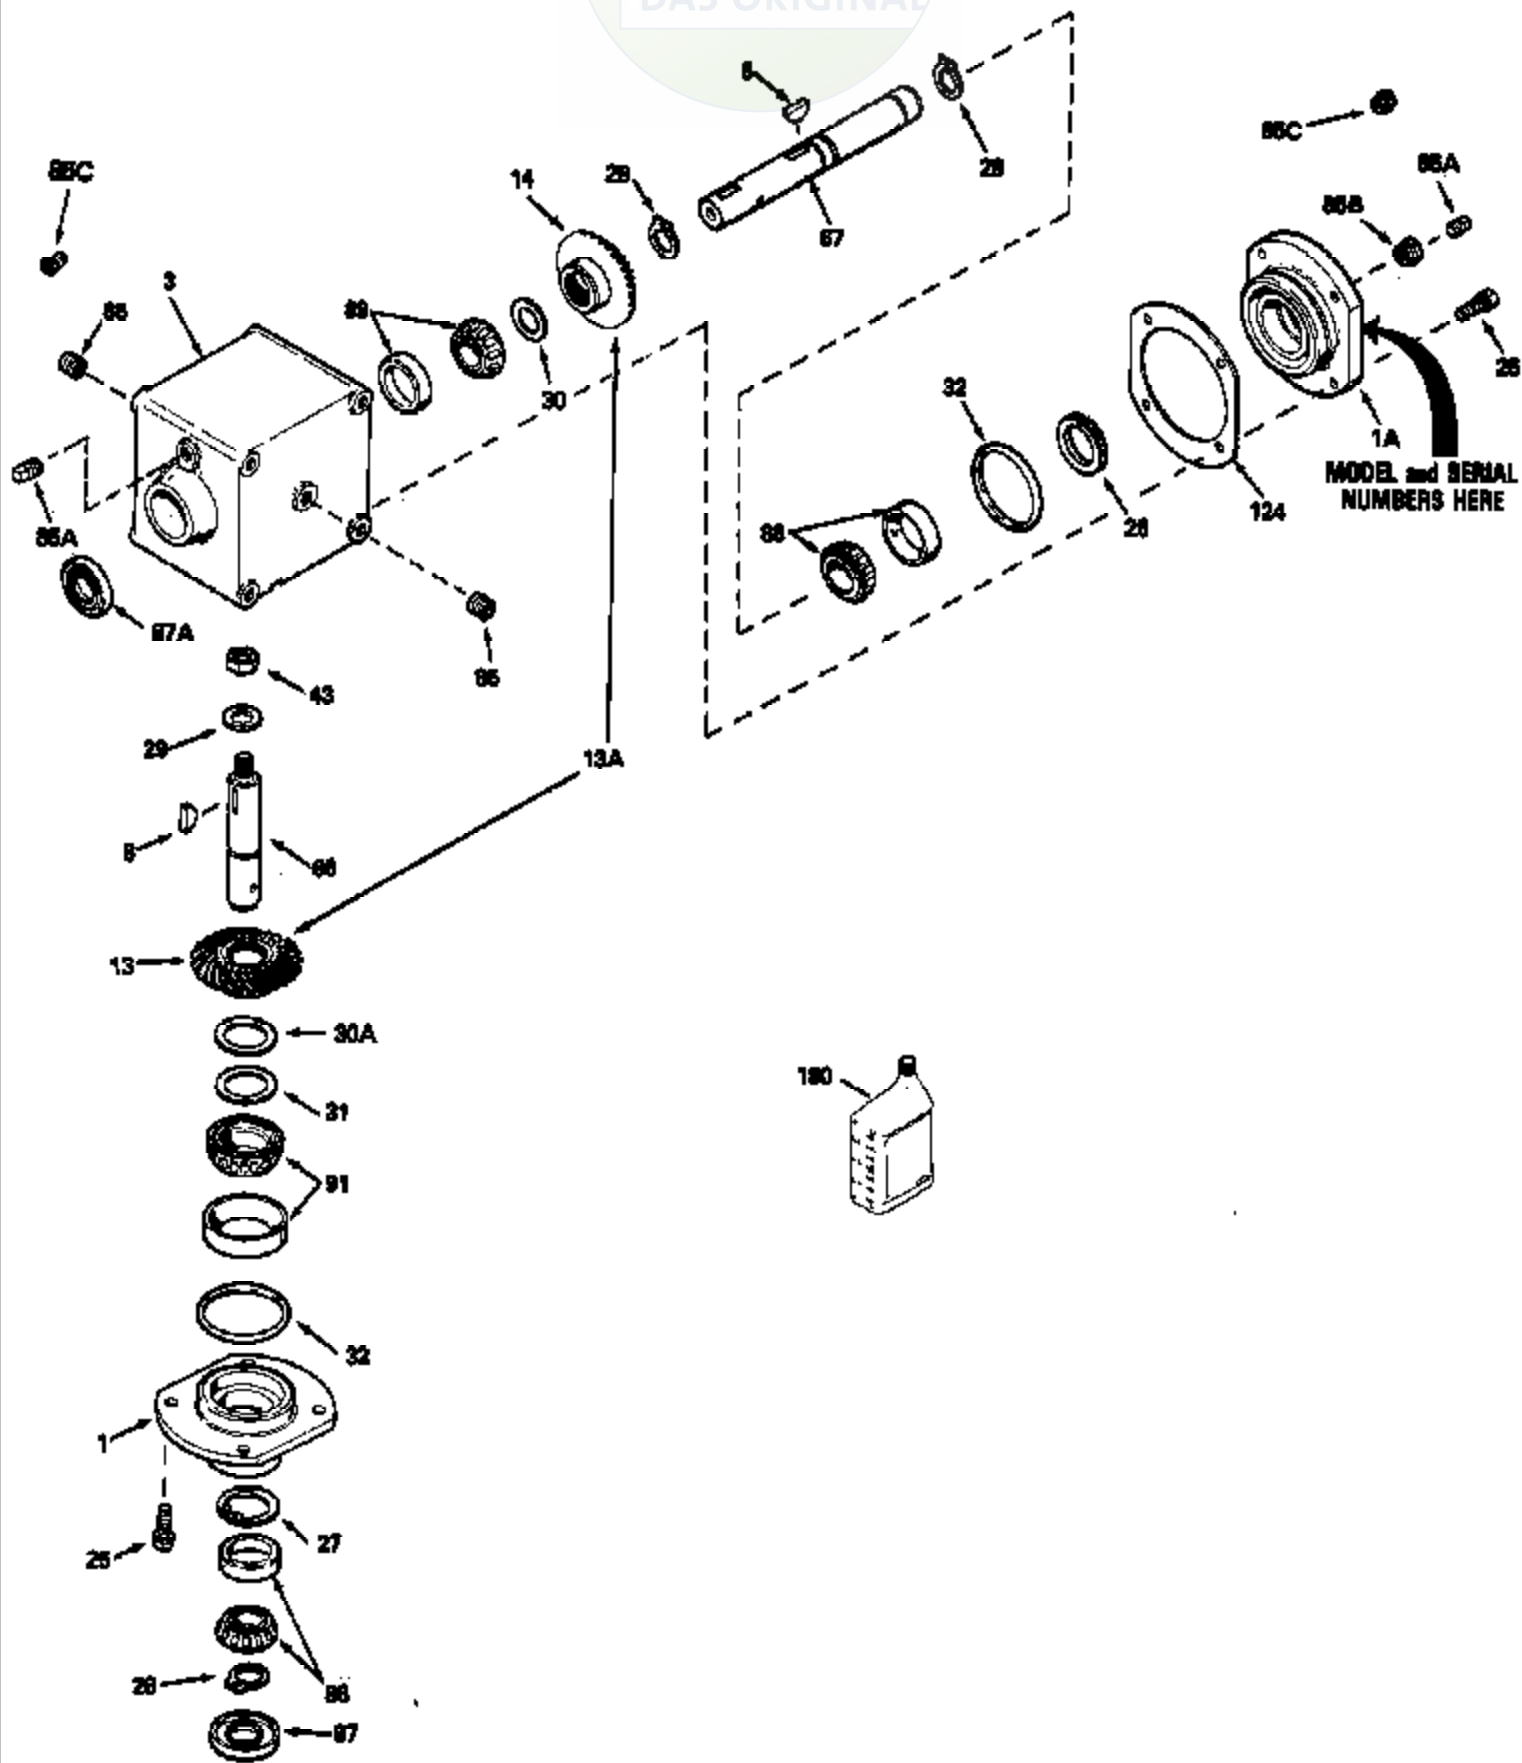

JOIST
DAS ORIGINAL

ILLUSTRATION SHOWS TYPICAL PARTS ONLY. ORDER BY PART NUMBER. PARTS NOT LISTED ARE SUPPLIED BY OEM.

Ref #	Part Number	Qty	Description
1A	786106		Retainer Cap
1	786104A		Retainer Cap
3	770076		Right Angle Drive Housing
8	792114		Woodruff Key No. 807
13	778167		Bevel Gear (25 teeth)
14	778171		Bevel Gear (26 teeth)
25	792037		Screw, 5/16-18 x 1"
26	780137		Load Ring
27	792112		Retaining Ring
28	792113		Retaining Ring
29	792115		Flat Washer
30	780131		Shim
31	780138	1100-1100-020	Shim Page 2 of 2
32	788063	Peerless	"O" Ring
43	792110A		Hex Jam Nut, 3/4-16
66	776281		Input Shaft (5.38" long)
67	776280		Output Shaft (7.656" long)
85C	792118		Relief Valve
85A	792039		Pipe Plug, 1/8"
85	792116		Pipe Plug, 1/4-18
87A	788065		Oil Seal
87	788064		Oil Seal
88	780132		Bearing & Cup Ass'y (SEE REPAIR MANUA L)
89	780132		Bearing & Cup Ass'y (SEE REPAIR MANUA L)
91	780134		Bearing & Cup Ass'y (SEE REPAIR MANUA L)
124	780136		Retainer Cap Shim
180	730229A		Gear Oil 80W90